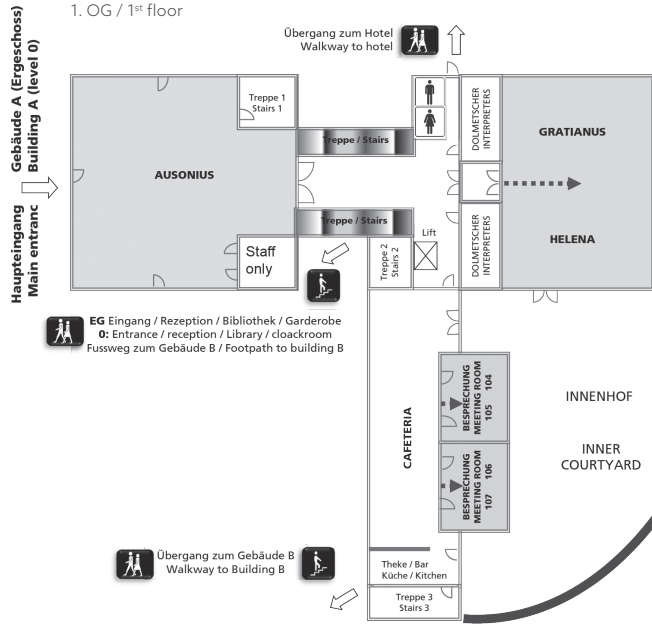

Zimmerausstattung

- Boxspring Betten
- Schreibtisch & Sofasessel
- Kabel TV
- Mobiler Concierge
- Bad mit WC, Badewanne/Duschkombination & Föhn

Rooms facilities

- Box-spring beds
- Desk & sofa chair
- Cable TV
- Mobile concierge
- Bath with WC, bathtub/ shower combination and hairdryer

Conference facts

- 2 meeting rooms with natural daylight (max. 50 people)
- 13 conference rooms at the adjacent ERA Conference Centre (on request and availability)
- Numerous activities in the region, including wine tasting or a river cruise
- Free high-speed WiFi
- 80 underground parking spaces

BANKETTRÄUME CONFERENCE ROOMS	m ²				
meeting one1	50	40	20	16	2x 8
meeting two2	50	40	20	16	2x 8
meeting one1 + meeting two2	100	80	40	30	4x 8

EG / G

ERA Conference Centre

Im angeschlossenen ERA Conference Centre stehen weitere Seminarräume und großzügige Foyers zur Verfügung. Die Organisation internationaler Konferenzen ist ein Kinderspiel: Fragen Sie einfach das Team!

ERA Conference Centre

In the adjoining ERA Conference Centre, there are further seminar rooms and spacious foyers available. So organizing an international conference here couldn't be easier. Ask the events team for more information.