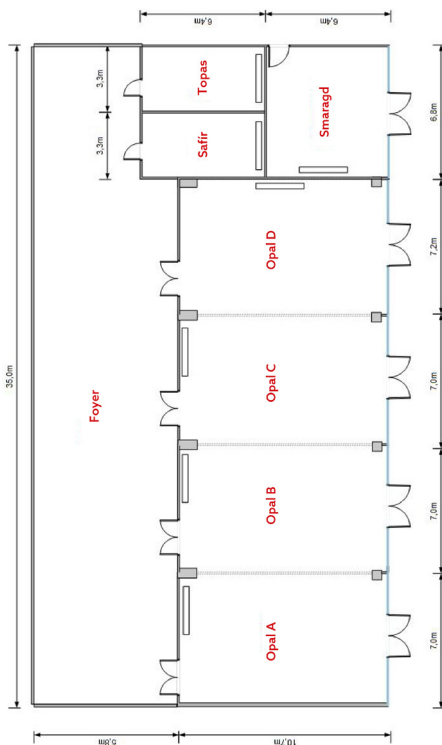

Conference facts

- 7 meeting rooms with natural light holding up to 400 pers.
- 386 m² conference and events area
- Car entrance possibility
- Generously-sized foyer
- Free high-speed Wi-Fi and mobile concierge
- 85 parking spaces – indoor and outdoor

1. Stock / 1st floor