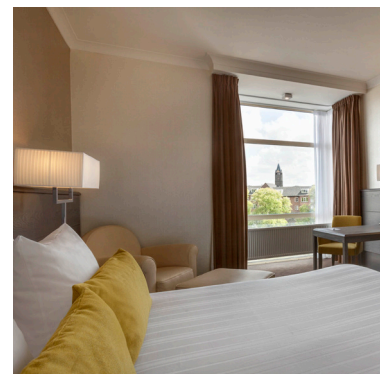

- 75 private parking spaces
- Located between RAI and Amsterdam city centre
- Wonderful canalside location
- Free Wifi throughout the hotel
- Free use of the gym
- The Harbour Club Kitchen

Situated alongside the Amsterdam canals

Wyndham Apollo Hotel Amsterdam

Wyndham Apollo Hotel Amsterdam is uniquely situated in the leafy suburb of Amsterdam Oud Zuid, where 5 canals converge. The hotel is the ideal starting point for recreational and business visits to Amsterdam. Various places of interest can be found less than 2 km from the hotel, such as: The Rijksmuseum, The Stedelijkmuseum, The Van Goghmuseum, the canals of Amsterdam and the exclusive P.C. Hoofstraat shopping street.

The RAI Convention Centre and the World Trade Centre are both within walking distance. Wyndham Apollo Hotel Amsterdam is easily accessible both by car and public transport. The hotel is close to the A10 ring road, while Schiphol airport is only a 20 minute drive.

Highlights

- 223 comfortable rooms (standard rooms, executive rooms & suites)
- Easily accessible from the A10 ring road
- Shuttle to and from Schiphol Airport to the hotel
- Free Wifi throughout the hotel
- Brasserie Marina & Churchill Smoking Lounge
- Chill Out Spa & Gym
- 75 private parking places in front of the hotel
- 2 patios
- 5 multifunctional meeting rooms with daylight

The Harbour Club Kitchen

Enjoy the gastronomy of The Harbour Club Kitchen, located in the Wyndham Apollo Hotel Amsterdam. This unique restaurant concept combines high-quality cooking with a dash of playfulness. The signature dishes of The Harbour Club form the basis of the menu. A new addition is the French rôtisserie. The preparations are simple and pure, only the best meat, the freshest fish and the nicest vegetables and herbs are used.