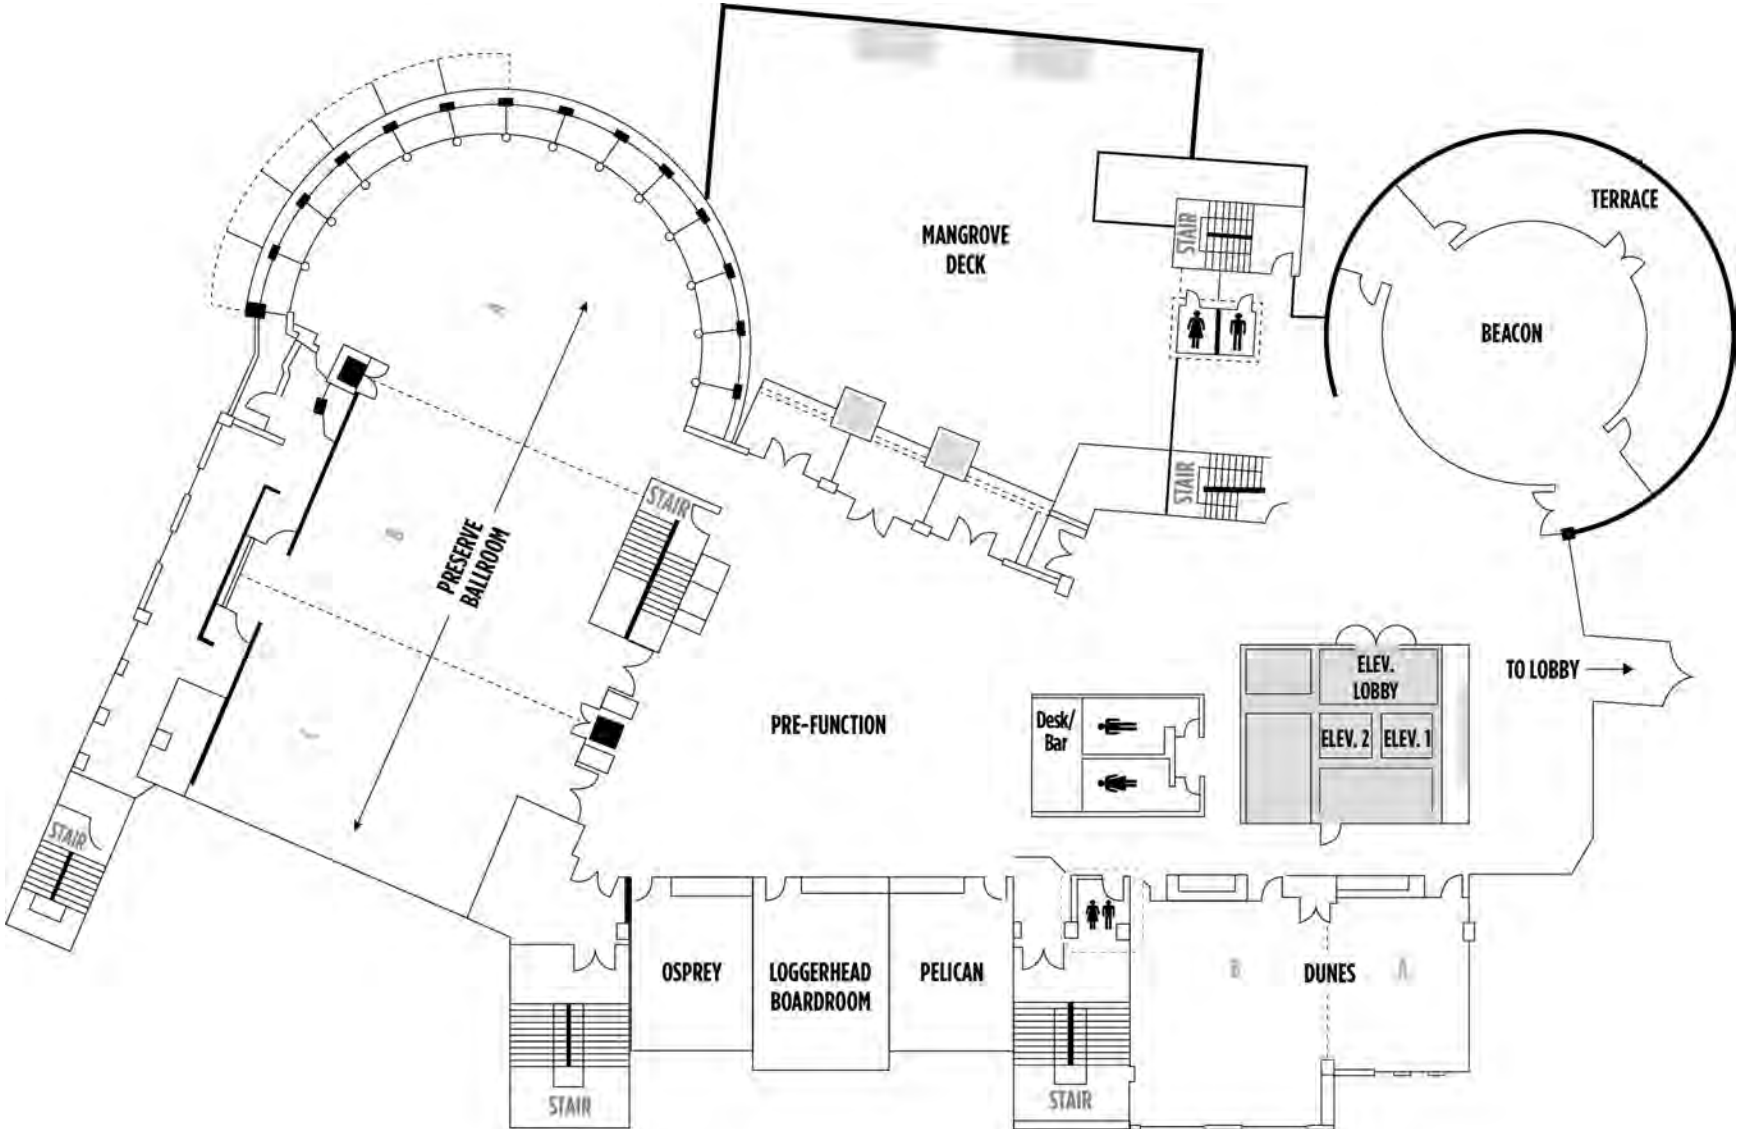

Double/Double – 31

Queen/Queen – 27

Includes 41 Suites and 1 Presidential

GUESTROOM
LUXURIOUSLY SIZED
BREATHTAKING VIEWS
PILLOW-TOP BEDS
PAMPER UNWIND
MODERN DECOR
COASTAL VIBE

ENGAGING

EVENT SPACE

CONTEMPORARY SPACE

OVER 15,000 SQ FT

PRESERVE BALLROOM
5,000 Sq Ft.

MANGROVE DECK
4,900 Sq Ft.

PREFUNCTION SPACE

MEETING SPACE

CLASSIC

LOBBY

CAPTIVATING CUISINE