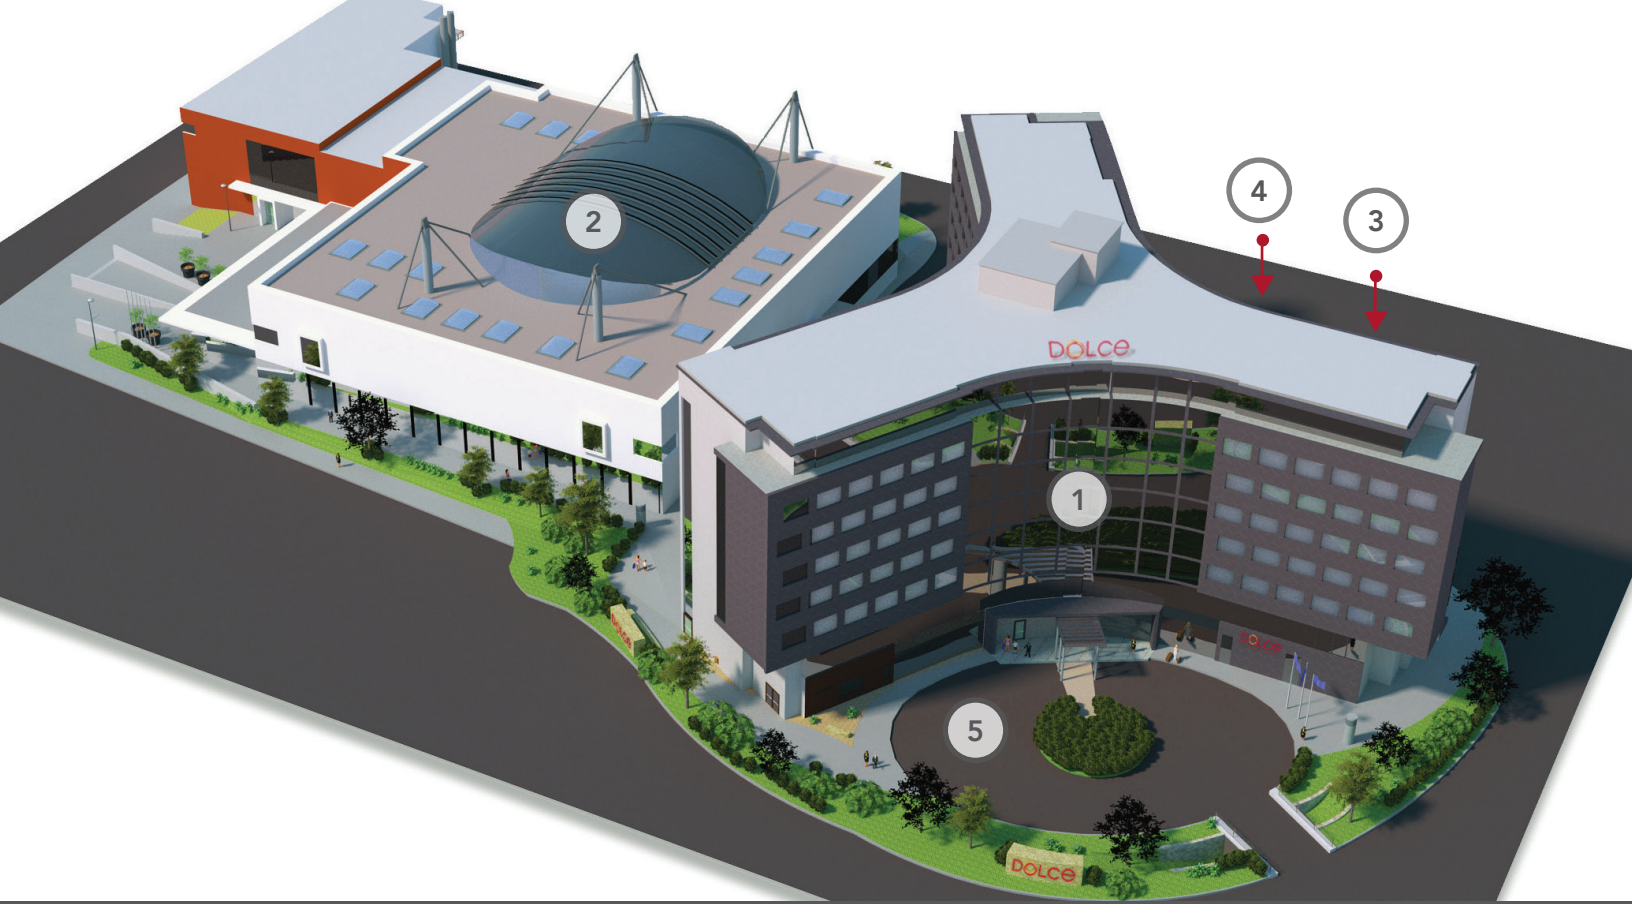

ACTIVITIES

WELLBEING – DOLCE VITA SPA CINQ MONDES

- Four treatment rooms
- Indoor swimming pool
- Sauna, bio-sauna and steam bath
- Fitness center

NEARBY – TEAM BUILDING

- Schloss Schleissheim
- Tennis
- Golf
- Climbing
- Beach volleyball
- Private Oktoberfest guided tours of Weihenstephan, the world's oldest brewery

aerial map

- 1 DOLCE MUNICH UNTERSCHLEISSHEIM HOTEL**
 255 bedrooms and 4704m² of meeting space
 PLATZL 1 - 2 vehicles for an indoor display
 AMMERSEE - 3 vehicles for an indoor display
 ALPSEE - 3 vehicles for an indoor display
- 2 BALLHAUS FORUM**
 2540m² - 20 vehicles for an indoor display, 1340m² auditorium,
 banqueting for up to 1000 persons
- 3 TERRACE**
 Located behind the main hotel building
- 4 PARKING**
 750 outdoor parking spaces located behind the main hotel building
- 5 MAIN ENTRANCE PARKING**
 7 vehicles for an outdoor display or mobile structure