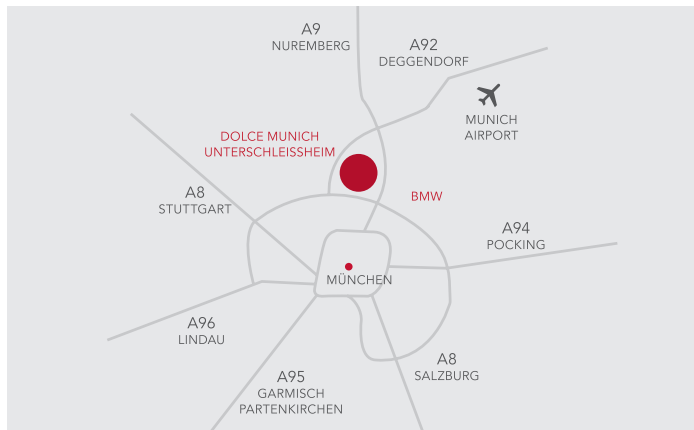

BMW DRIVING ACADEMY

- 17 km from Dolce Munich Unterschleissheim
- Dedicated driving experience and training area
- Multifunctional asphalt area at Munich airport offering realistic conditions for testing

LOCATION

✈ Distance from Munich International Airport: 19 km

🚆 Distance from Munich Central Station: 18 km

🚗 Distance from the main city: 20 km

GPS Latitude: 48° 17' 2.8782" N
Longitude: 11° 33' 31.0242" E